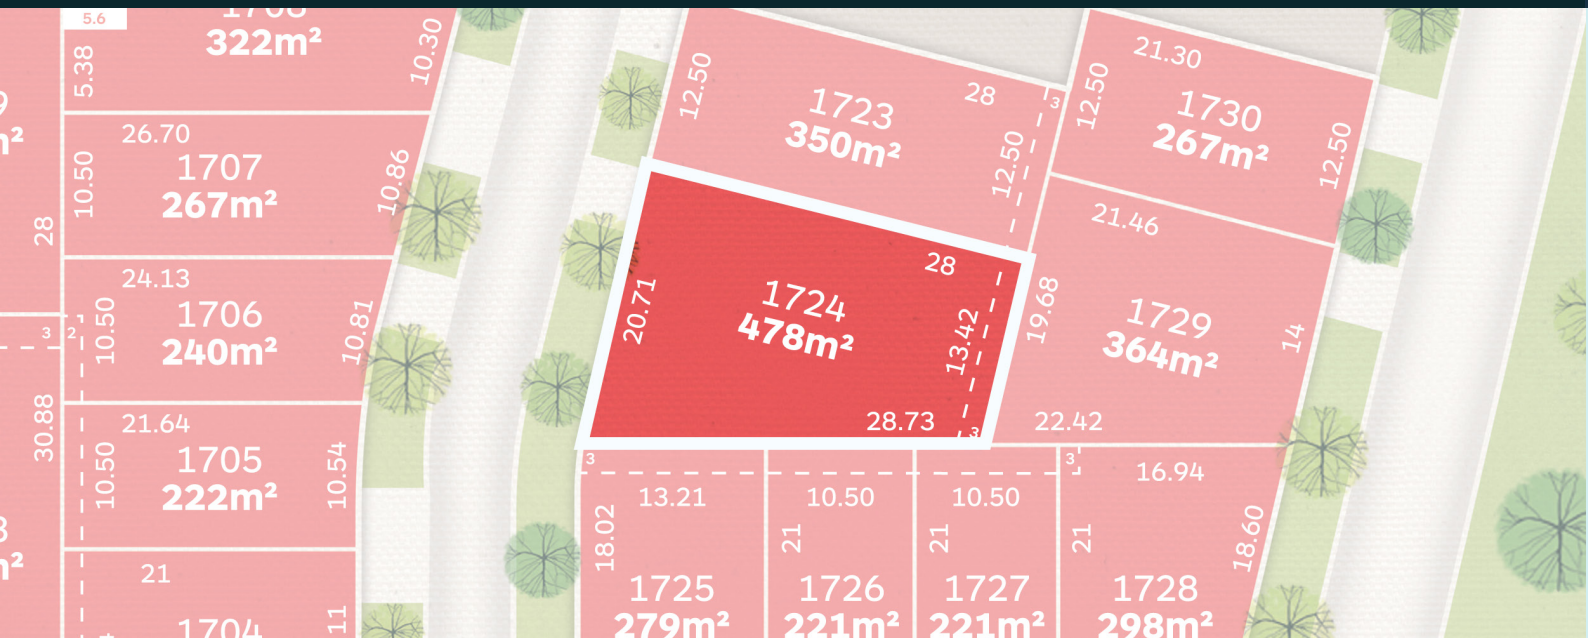

KINBROOK

DONNYBROOK

Lot 1724

Lot Area: 478m²

Lot Frontage: 20.71m

Price: \$-1

yourkinbrook.com.au