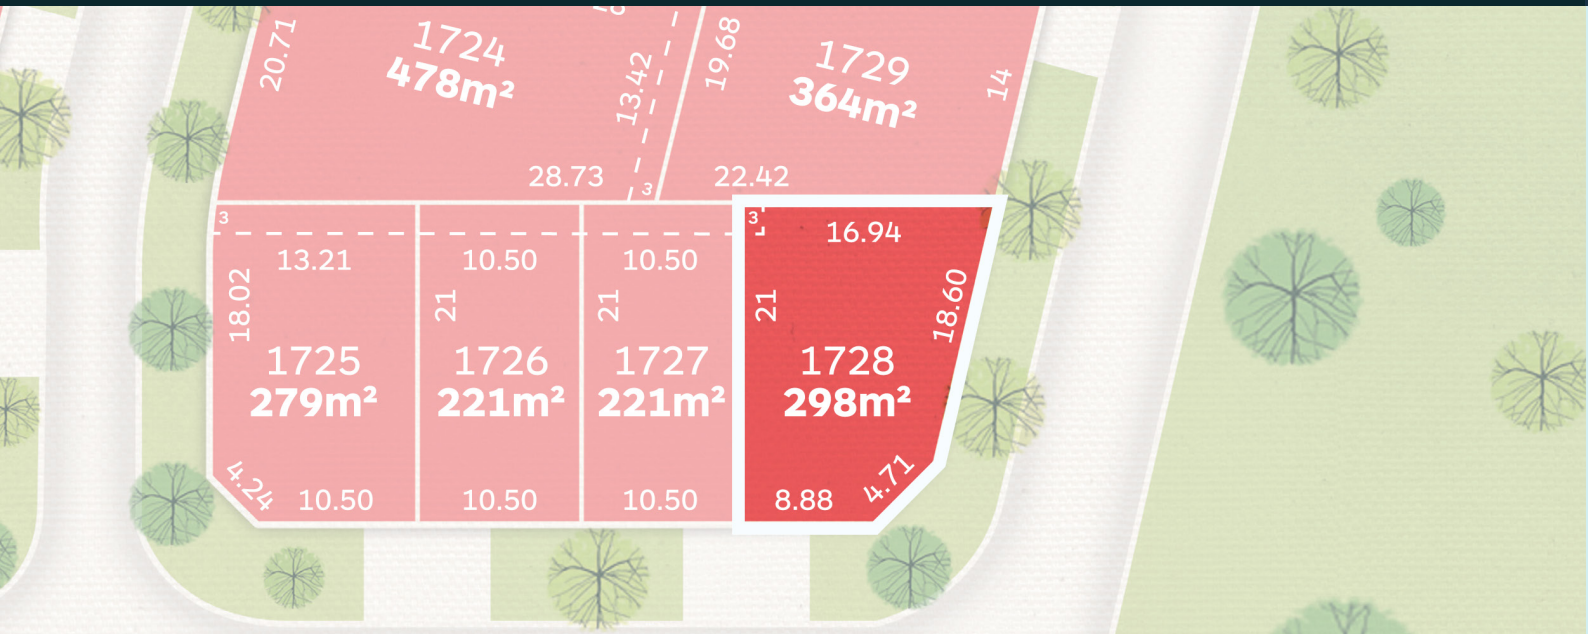

KINBROOK

DONNYBROOK

Lot 1728

Lot Area: 298m²

Lot Frontage: 13.51m

Price: \$-1

yourkinbrook.com.au