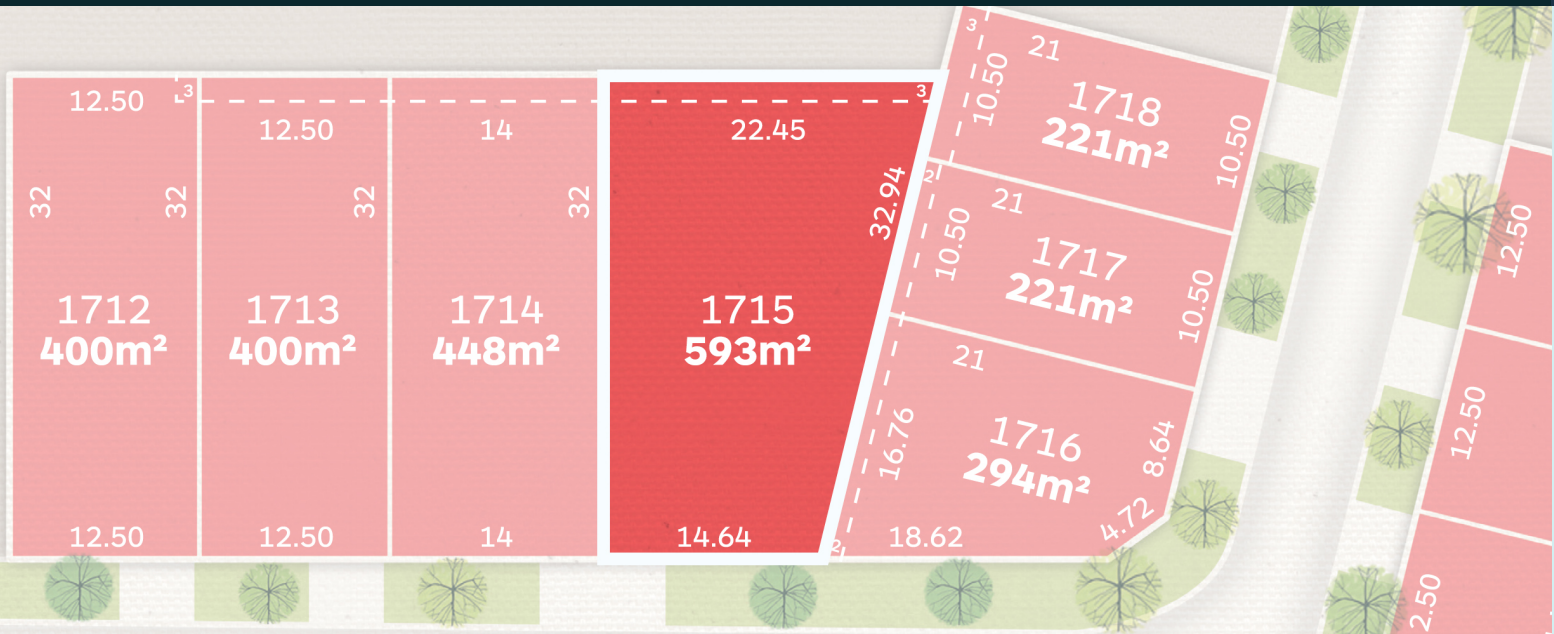

KINBROOK

DONNYBROOK

Lot 1715

Lot Area: 593m²

Lot Frontage: 14.64m

Price: \$-1

yourkinbrook.com.au