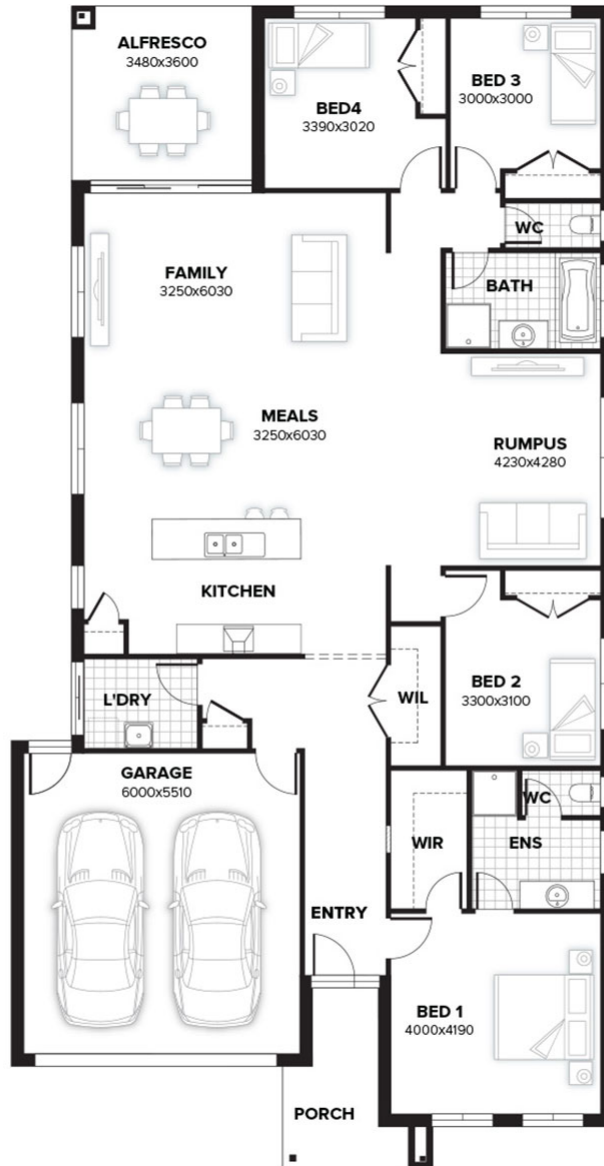

KINBROOK

DONNYBROOK

INCLUSIONS:

- Site Costs Including Rock Assurance
- Council and Developer Requirements
- 12 Month Price Freeze With Option To Extend
- Quality Assured With Our 30-Year Structural Guarantee and 15-Month Maintenance Pledge
- Multiple Floorplans and Facade Options Available
- Style Your Home With Expert Interior Designers At Our Edge Selection Studio

Burbank

Builder Contact:

13 BURBANK

yourkinbrook.com.au