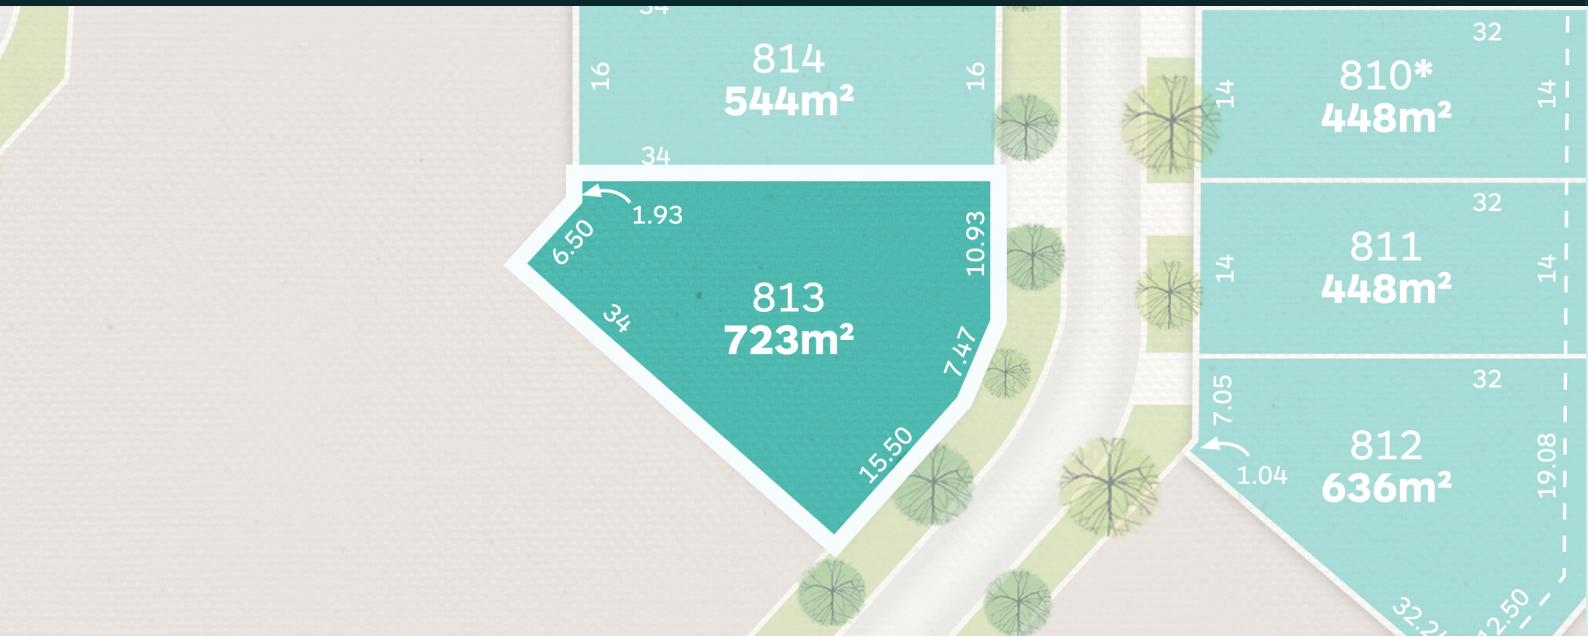

KINBROOK

DONNYBROOK

Lot 813

Lot Area: 723m²

Lot Frontage: 32.9m

Price: TBC

yourkinbrook.com.au