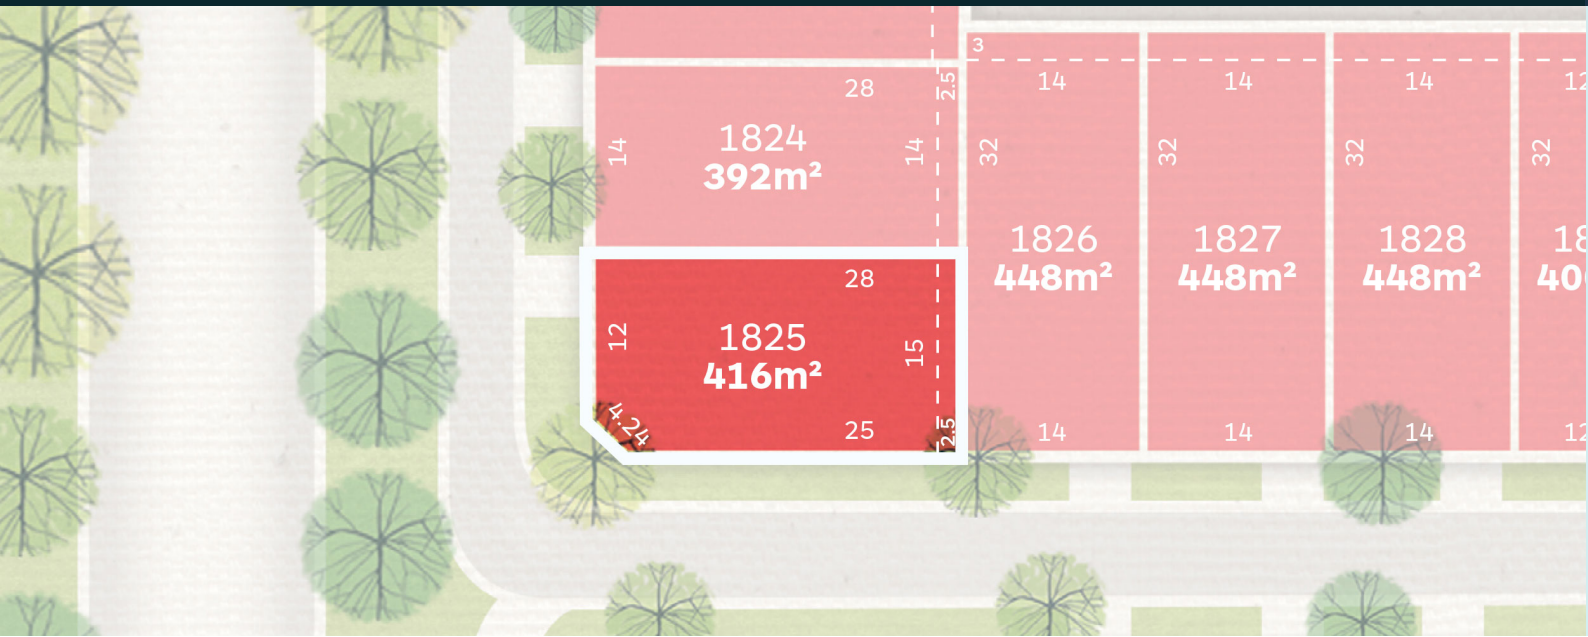

KINBROOK

DONNYBROOK

Lot 1825

Lot Area: 416m²

Lot Frontage: 16.24m

Price: \$-1

yourkinbrook.com.au